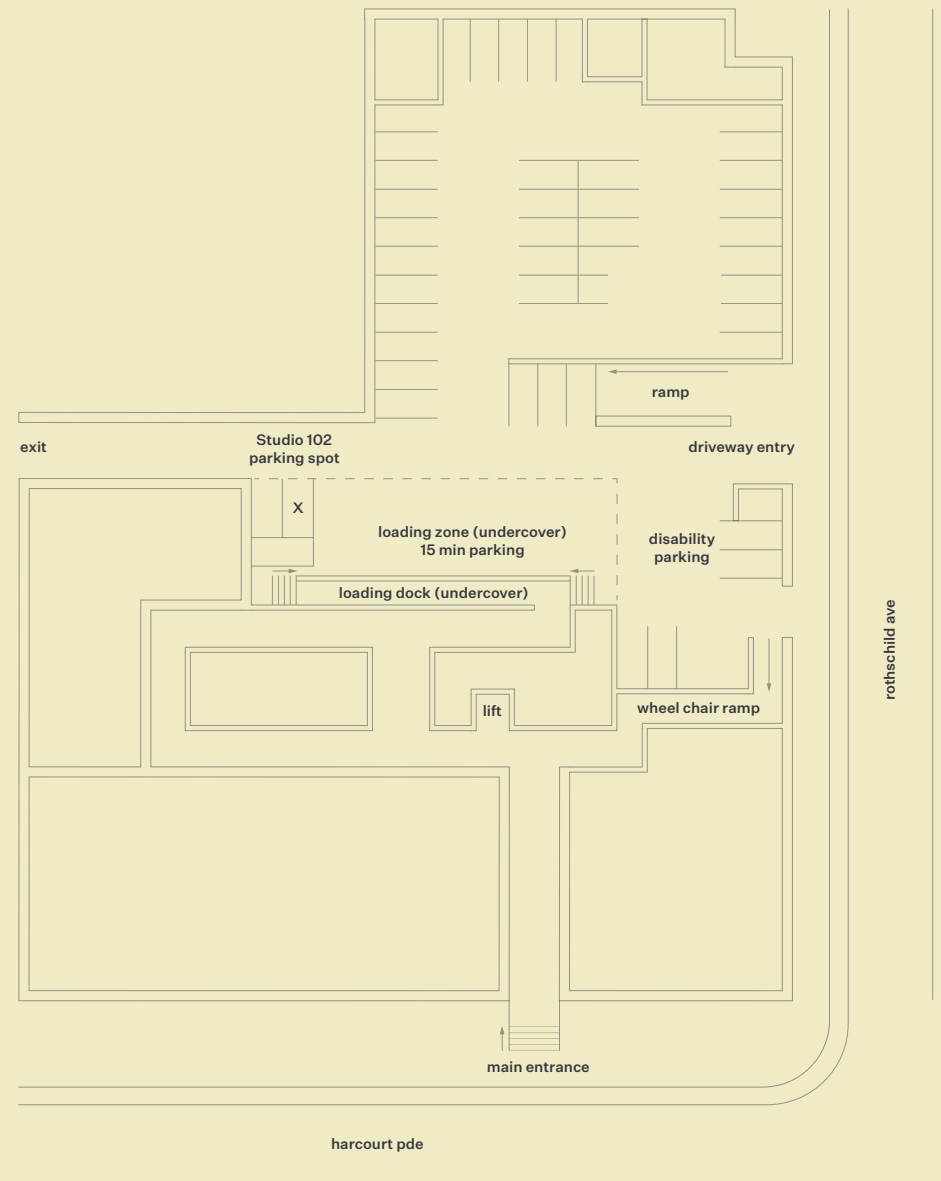

ROSEBERY STUDIOS

Nº 102 information pack

light-filled studios
situated within a refurbished factory
based in rosebery nsw
built in the 1930's

studio 102

location unit 102, 30-40 harcourt pde
rosebery, 2018

size 87sqm

daylight none, total blackout

features 5×6m cyc, air conditioning, filtered
hot and cold water, breakout area,
one onsite parking space

inclusions

- studio 102 x1 large mirror
- x2 clothing racks
- x1 commercial grade jiffy steamer
- x10 shot bags
- x4 avenger c-stands with detachable base
- x6 poly boards
- x6 poly feet
- x3 extension leads
- x4 powerboards
- x4 stools with caster wheels
- x3 Hair makeup chairs
- x1 large hair and make-up table with wheels
- x2 white tables with wheels
- x1 digital table with wheels
- x1 jbl bluetooth speaker

how to access

studio 102 the loading dock can be found at the back of the building via rothschild ave. for bump-in and bump-out, there are 15-minute parking bays available in the loading dock area. crew members have access to one designated parking bay located in the loading dock marked with 102 on the floor —please refrain from parking in any other bays on the premises.

street parking

studio 102 for all crew members, ample street parking is available nearby.