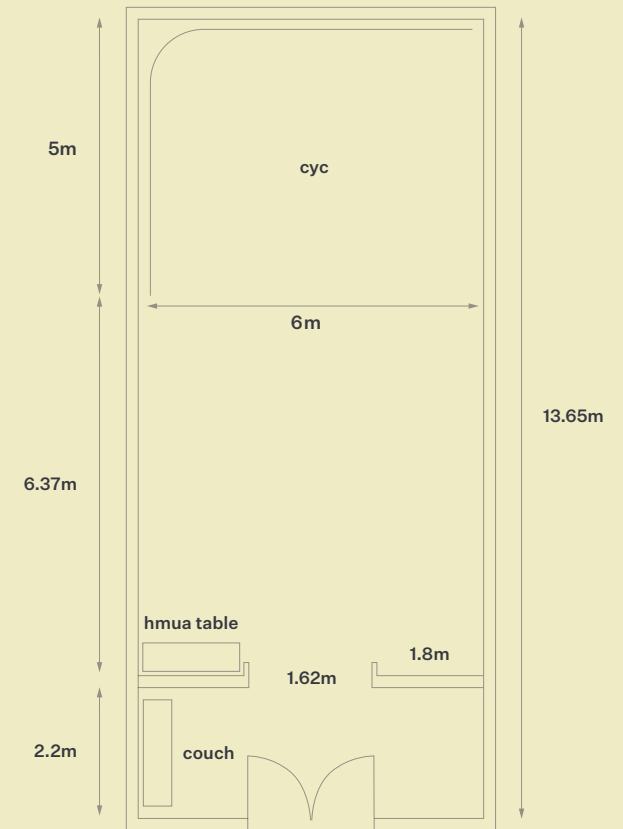

size 87sqm

daylight none, total blackout

features 5×6m cyc, air conditioning, filtered
hot and cold water, breakout area,
one onsite parking space

inclusions

- studio 102 x1 large mirror
- x2 clothing racks
- x1 commercial grade jiffy steamer
- x10 shot bags
- x4 avenger c-stands with detachable base
- x6 poly boards
- x6 poly feet
- x3 extension leads
- x4 powerboards
- x4 stools with caster wheels
- x3 Hair makeup chairs
- x1 large hair and make-up table with wheels
- x2 white tables with wheels
- x1 digital table with wheels
- x1 jbl bluetooth speaker

how to access

studio 102 the loading dock can be found at the back of the building via rothschild ave. for bump-in and bump-out, there are 15-minute parking bays available in the loading dock area. crew members have access to one designated parking bay located in the loading dock marked with 102 on the floor —please refrain from parking in any other bays on the premises.